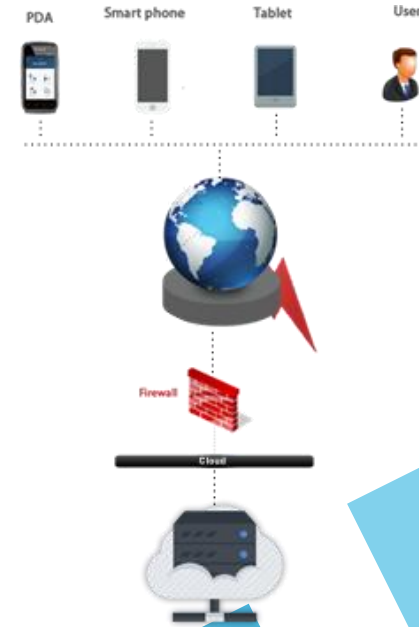

PROMedREP

Technology

PROMedREP Technical Platform

Database

ORACLE

Mobile OS

ANDROID

iOS

Development Tools

Xamarin

JavaScript

PROMedREP Architecture

High Available Architecture

Minimum Available Architecture

Cloud Architecture

PRO^{Med}REP Tablets Specification

Display

- 241.9 x 149.5 x 8.5 mm (9.52 x 5.89 x 0.33 in)
- LCD supports 24 bpp color depth

Memory and Storage

- microSD, up to 128 GB

Microprocessor

- 8 GB, 1.5 GB RAM

Camera

- EA35 Megapixel auto focus color camera with LED flash