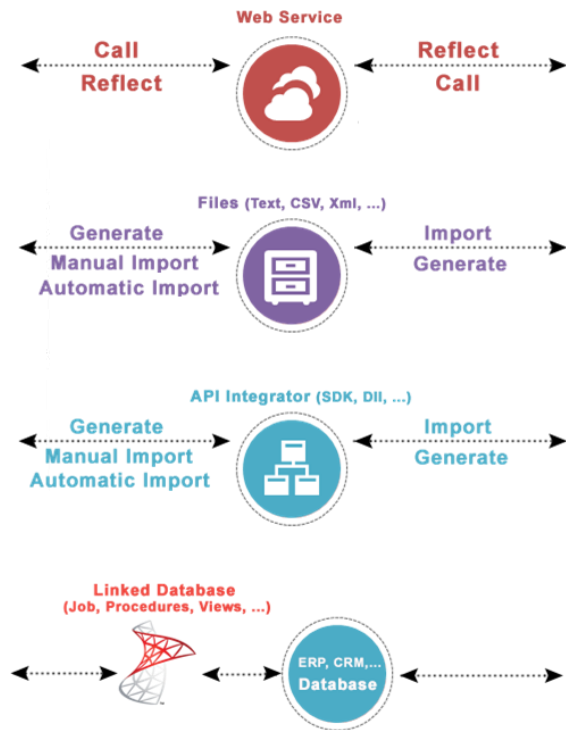

Connectivity

- Wi-Fi 802.11 a/b/g/n/ac, MIMO
- WiFi Direct, BT4.0

GPS

- GPS
- 

PRO*Med*REP

Integration

PROMedREP

itacware™

or any 3rd party
ERP

ITAC *xyz* Implementation Methodolgy

To provide the best experience for our customer, we developed our own methodolgy to implelement the software.

ITAC *xyz* Implementation Methodology